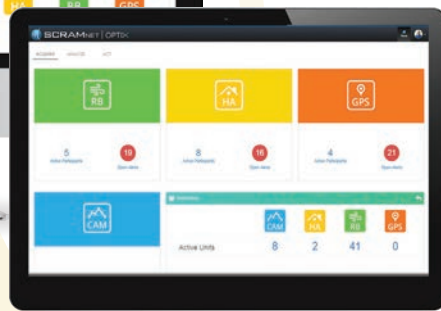

# SCRAM House Arrest Combines Reliability With Industry-Leading Technology

Rely on the SCRAM Base Station's digital LCD display for easy installation and client communication

Install the SCRAM House Arrest bracelet in less than a minute

With SCRAMNET Optix™, manage your entire alcohol and location monitoring caseload from one interface

Manage alerts anytime, anywhere with the SCRAMNET Mobile™ app

Take advantage of dynamic training, court support, and 24/7 customer service