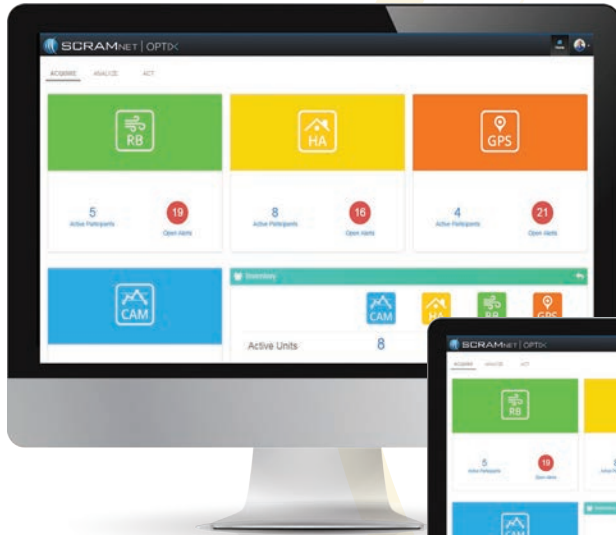

**SCRAM**<sup>®</sup>  
HOUSE ARREST

House Arrest—built for today's homes

A flexible home curfew system with reliable tamper technology.

**SCRAM House Arrest**<sup>®</sup> is a standalone RF system optimized to work with today's home communications. Transmit data through traditional landline, cellular, Ethernet, or Wi-Fi.

### Connection Technology Designed to Work in Any Home

In today's homes:

- Only 50% have a landline
- Nearly 75% have Internet
- Almost 40% are wireless only

SCRAM House Arrest transmits over any available communication method.

# SCRAM House Arrest Combines Reliability With Industry-Leading Technology

Rely on the SCRAM Base Station's digital LCD display for easy installation and client communication

Install the SCRAM House Arrest bracelet in less than a minute

With SCRAMNET Optix™, manage your entire alcohol and location monitoring caseload from one interface

Manage alerts anytime, anywhere with the SCRAMNET Mobile™ app

Take advantage of dynamic training, court support, and 24/7 customer service