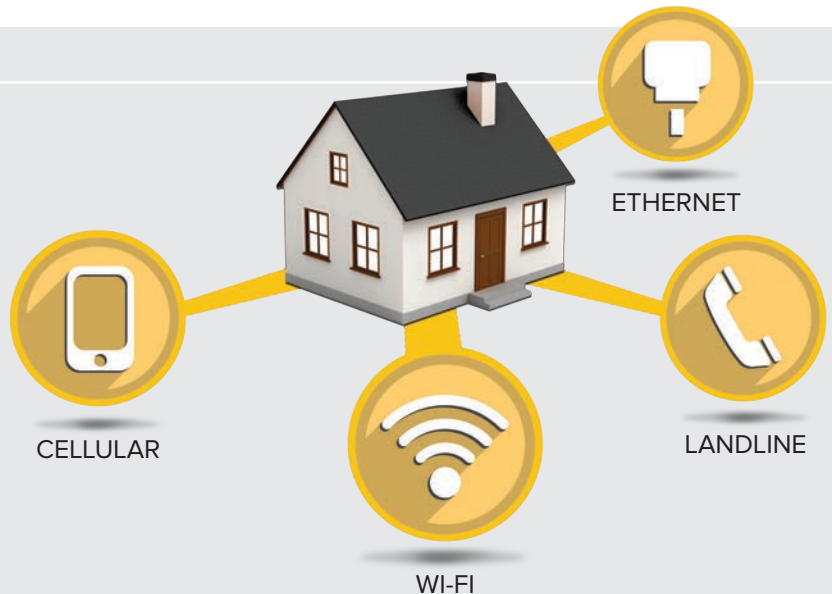

**SCRAM**<sup>®</sup>  
HOUSE ARREST

House Arrest—built for today's homes

A flexible home curfew system with reliable tamper technology.

**SCRAM House Arrest**<sup>®</sup> is a standalone RF system optimized to work with today's home communications. Transmit data through traditional landline, cellular, Ethernet, or Wi-Fi.

#### Base Station Features

- Optimized to work on all home communication systems
- Smallest base station on the market
- Dual antennas ensure communication is maintained
- 48-hour backup battery
- Non-volatile memory stores up to a month's worth of data

### Connection Technology Designed to Work in Any Home

In today's homes:

- Only 50% have a landline
- Nearly 75% have Internet
- Almost 40% are wireless only

SCRAM House Arrest transmits over any available communication method.

# SCRAM House Arrest Combines Reliability With Industry-Leading Technology

Rely on the SCRAM Base Station's digital LCD display for easy installation and client communication

Install the SCRAM House Arrest bracelet in less than a minute